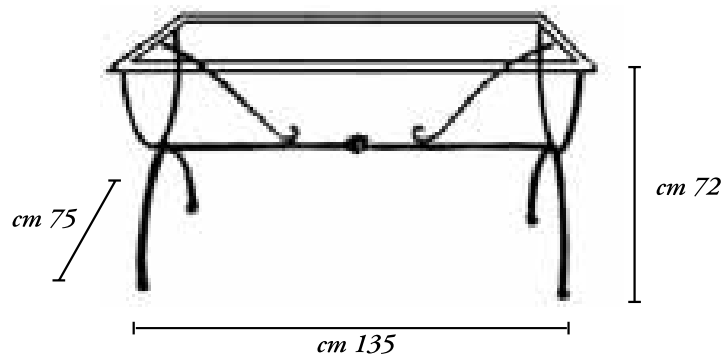

The artisan working, the choice for anticorrosive treatments and the finishes are such that we can offer a valuable and very high quality product.

R A V E L L O

Descrizione <i>Description</i>	Finitura <i>Finish</i>	Codice <i>Code</i>
Base tavolo smontabile <i>Disassembleable table base</i>	GR	
Misure - Size:	cm 135 x 75 x 72 h	RAVGR
	cm 100 x 75 x 72 h	RAV 100GR
	cm 160 x 75 x 72 h	RAV 160GR

RAVELLO

Tavolo smontabile - Disassembleable table

P O S I T A N O

Descrizione <i>Description</i>	Finitura <i>Finish</i>	Codice <i>Code</i>
Base tavolo in ferro forgiato <i>Wrought iron table base</i>	GR	PSTGR
Tavolo in ferro forgiato con cristallo cm 200 x 80 <i>Wrought iron table with glass cm 200 x 80</i>	GR	PSTCGR
<i>Misure - Size:</i>	cm 150 x 65 x 75 h	